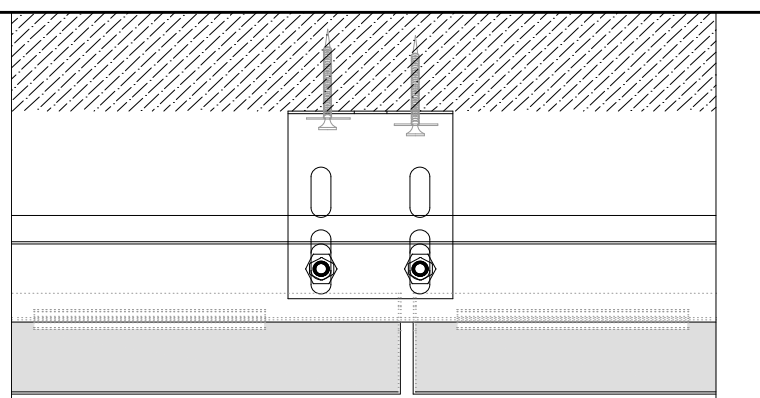

# CLIP-IN SYSTEM DETAIL

## OMEGA SYSTEM SECTION DETAIL

- 1** Metal Perfoart Plate
- 2** Omega Carrier Profile
- 3** Wall Anchor-C Profile
- 4** Screw-Row-Washer