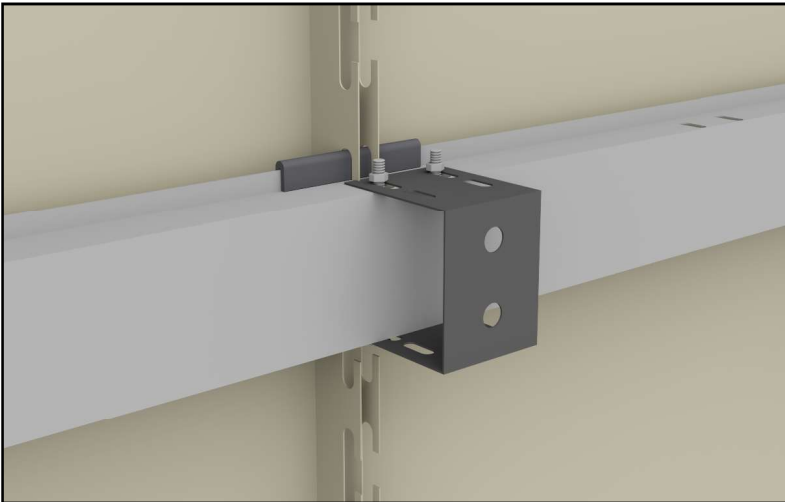

OMEGA SYSTEM DETAIL