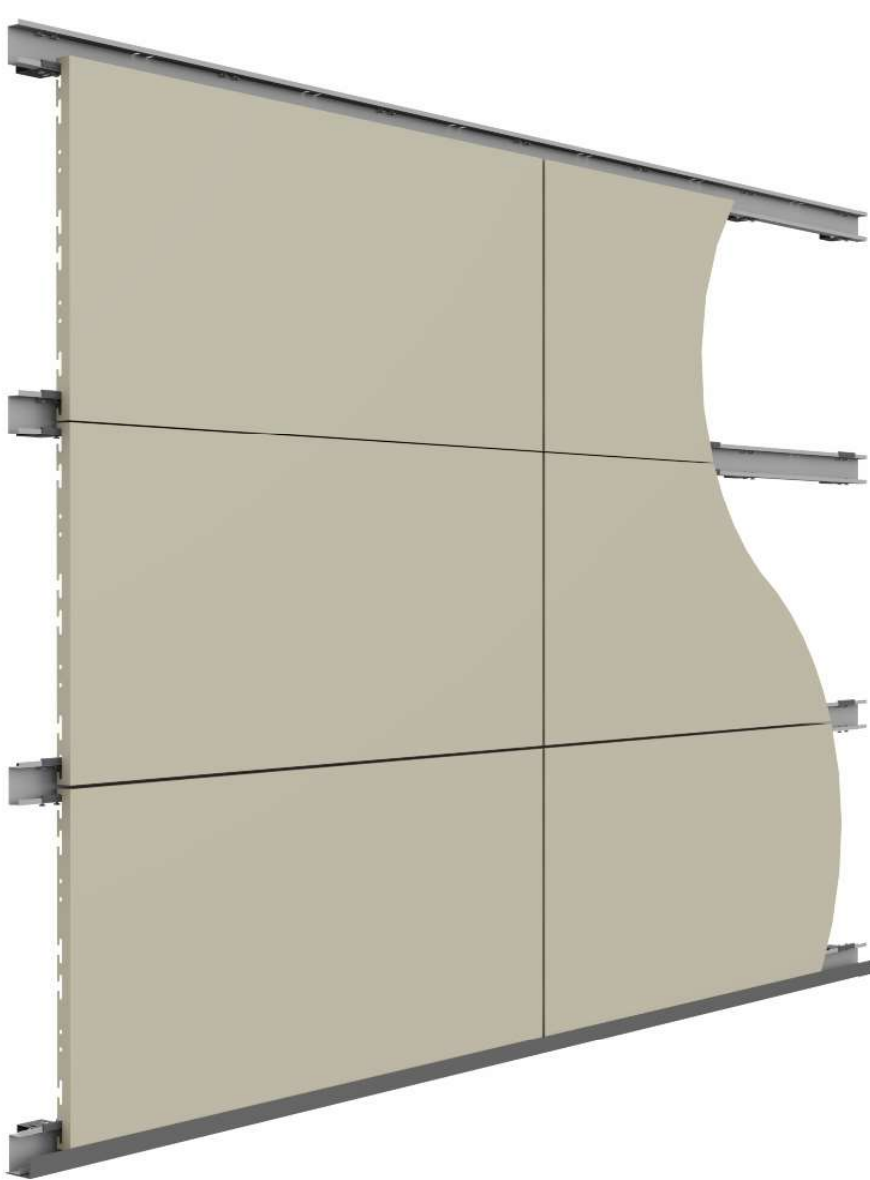

# SYSTEM VIEW

# CLIP-IN SYSTEM DETAIL

## OMEGA SYSTEM SECTION DETAIL

- 1** Metal Perfoart Plate
- 2** Omega Carrier Profile
- 3** Wall Anchor-C Profile
- 4** Screw-Row-Washer