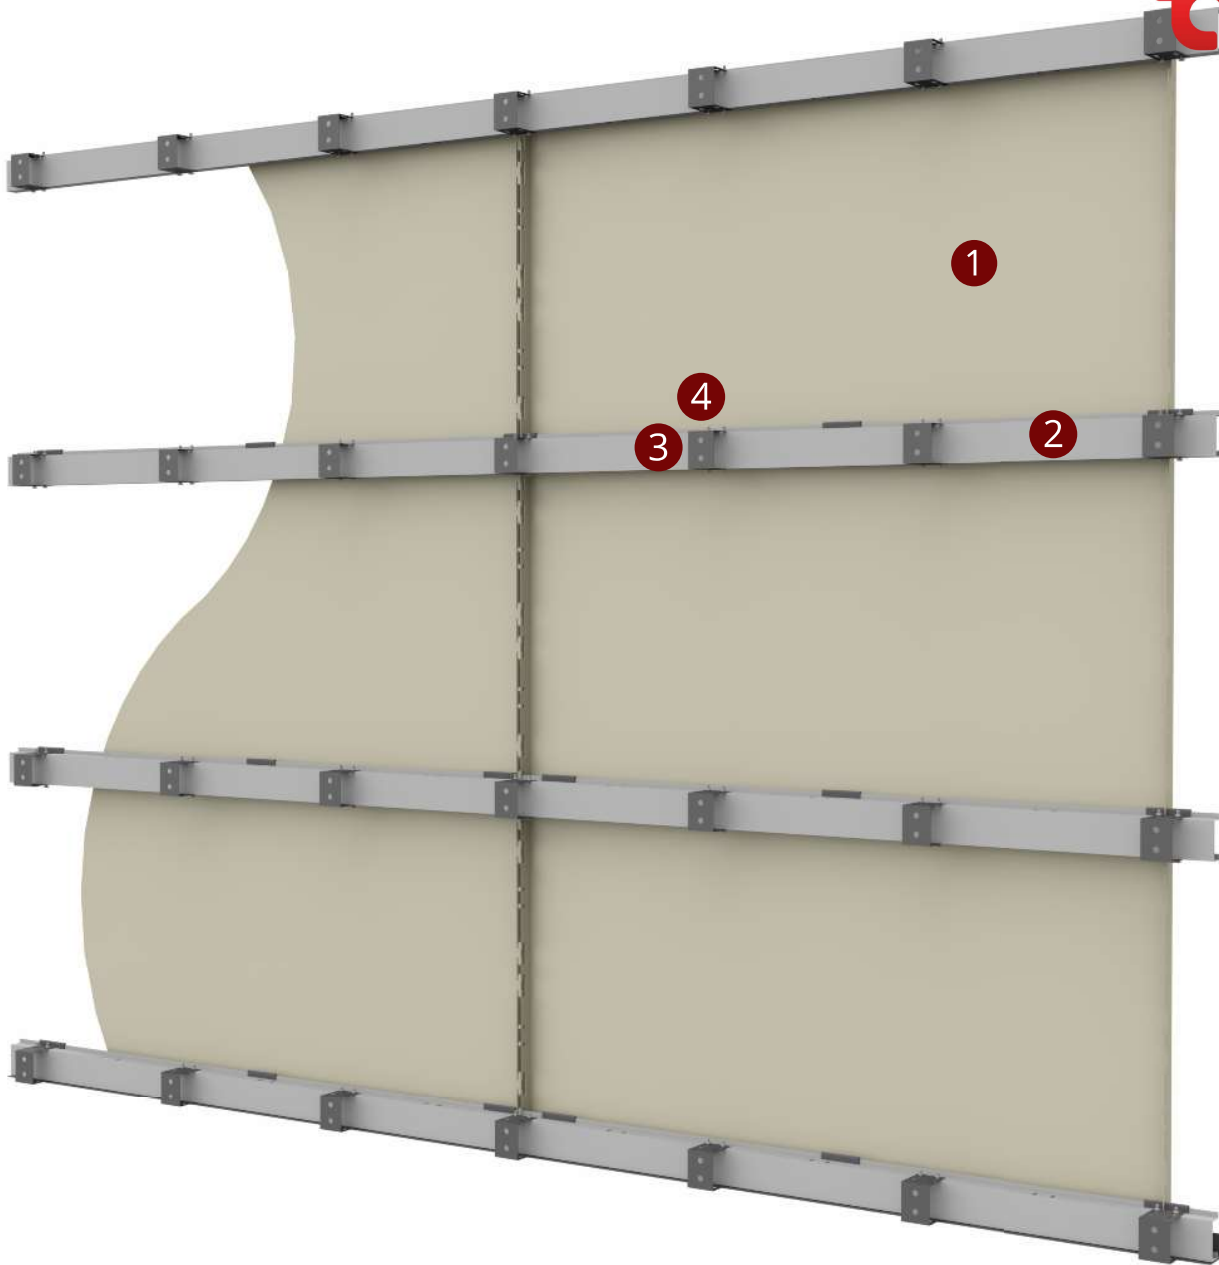

## CLIP-IN SYSTEM SECTION DETAIL

- 1 Metal Perfoart Plate
- 2 Omega Carrier Profile
- 3 Box Profile
- 4 Wall L Profile
- 5 Adapter
- 6 Bolt-Nut

# SYSTEM VIEW

# CLIP-IN SYSTEM DETAIL

## OMEGA SYSTEM SECTION DETAIL

- 1** Metal Perfoart Plate
- 2** Omega Carrier Profile
- 3** Wall Anchor-C Profile
- 4** Screw-Row-Washer