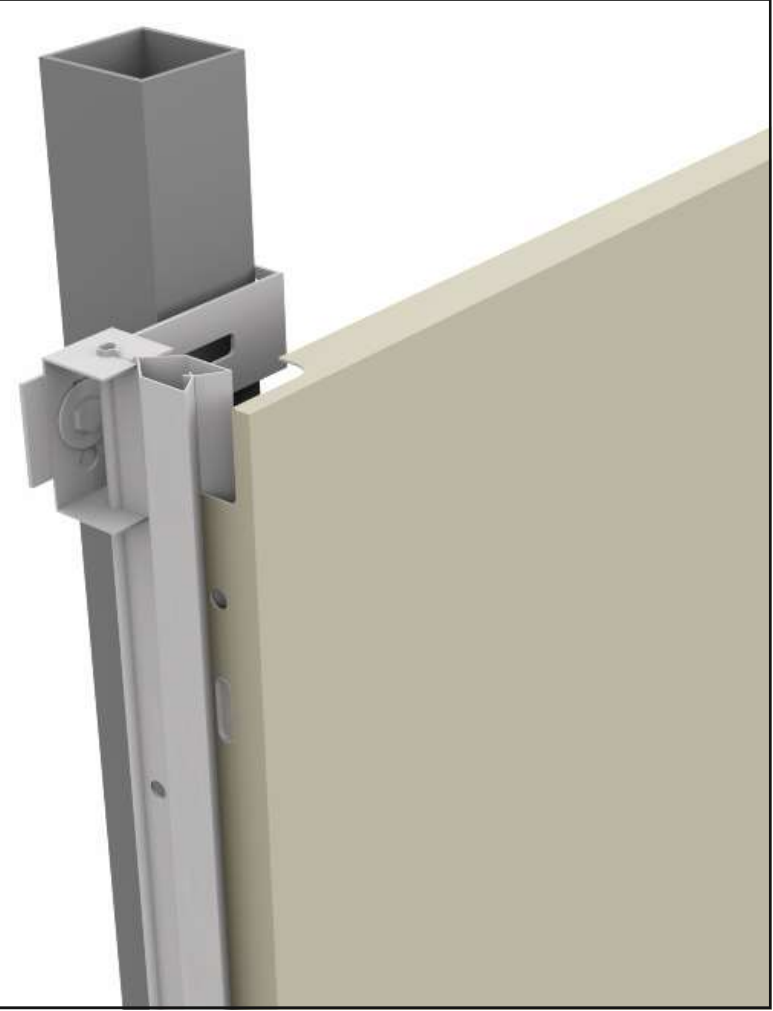

CLIP-IN SYSTEM DETAIL