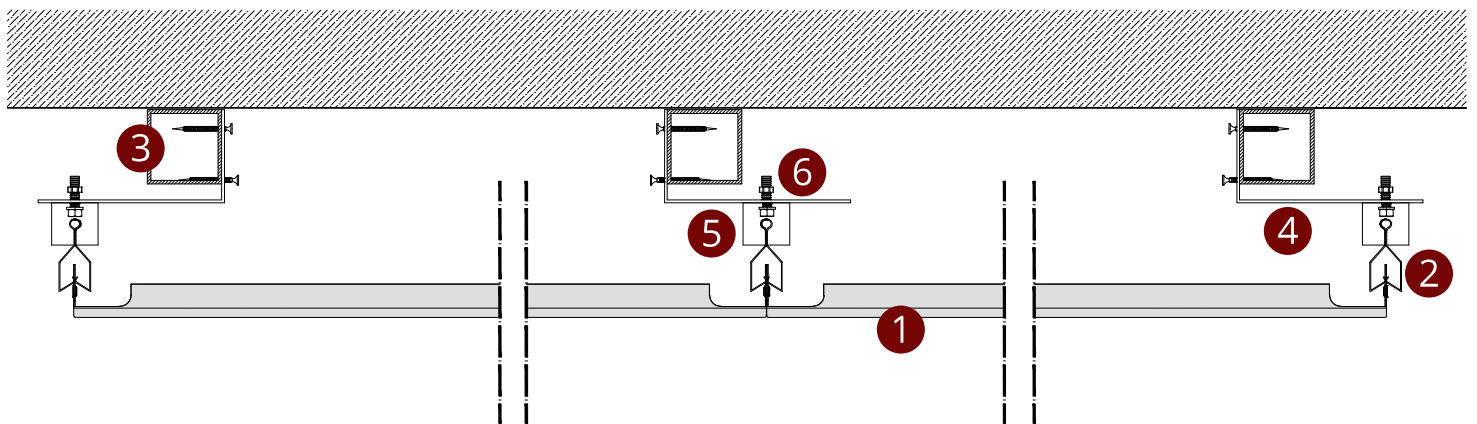

**Metal Perfoart Plate**  
**Clip-in System**  
**Omega System**

## CLIP-IN SYSTEM SECTION DETAIL

- 1 Metal Perfoart Plate
- 2 Omega Carrier Profile
- 3 Box Profile
- 4 Wall L Profile
- 5 Adapter
- 6 Bolt-Nut

## OMEGA SYSTEM SECTION DETAIL

- 1** Metal Perfoart Plate
- 2** Omega Carrier Profile
- 3** Wall Anchor-C Profile
- 4** Screw-Row-Washer