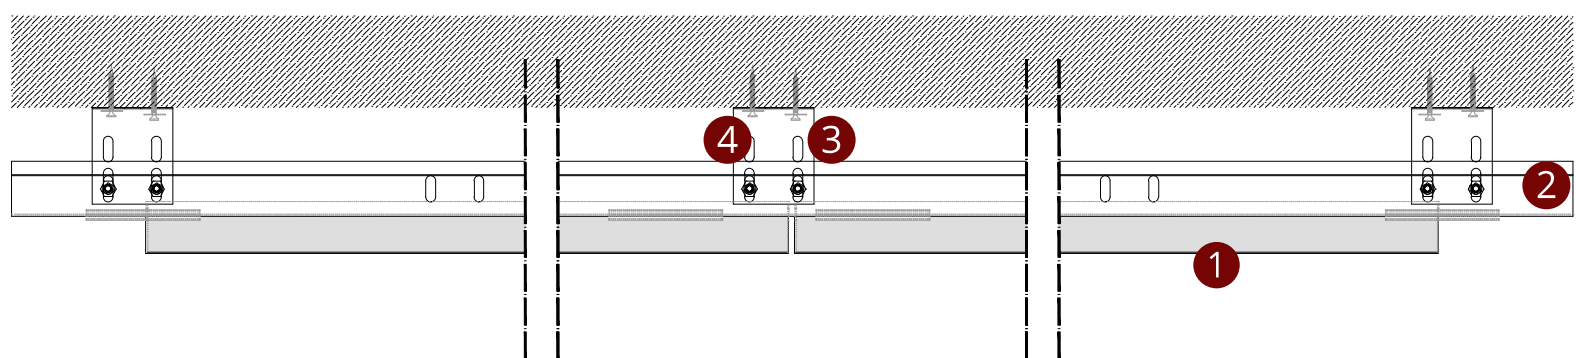

## CLIP-IN SYSTEM SECTION DETAIL

- 1 Metal Perfoart Plate
- 2 Omega Carrier Profile
- 3 Box Profile
- 4 Wall L Profile
- 5 Adapter
- 6 Bolt-Nut

# SYSTEM VIEW

# CLIP-IN SYSTEM DETAIL

## OMEGA SYSTEM SECTION DETAIL

- 1** Metal Perfoart Plate
- 2** Omega Carrier Profile
- 3** Wall Anchor-C Profile
- 4** Screw-Row-Washer